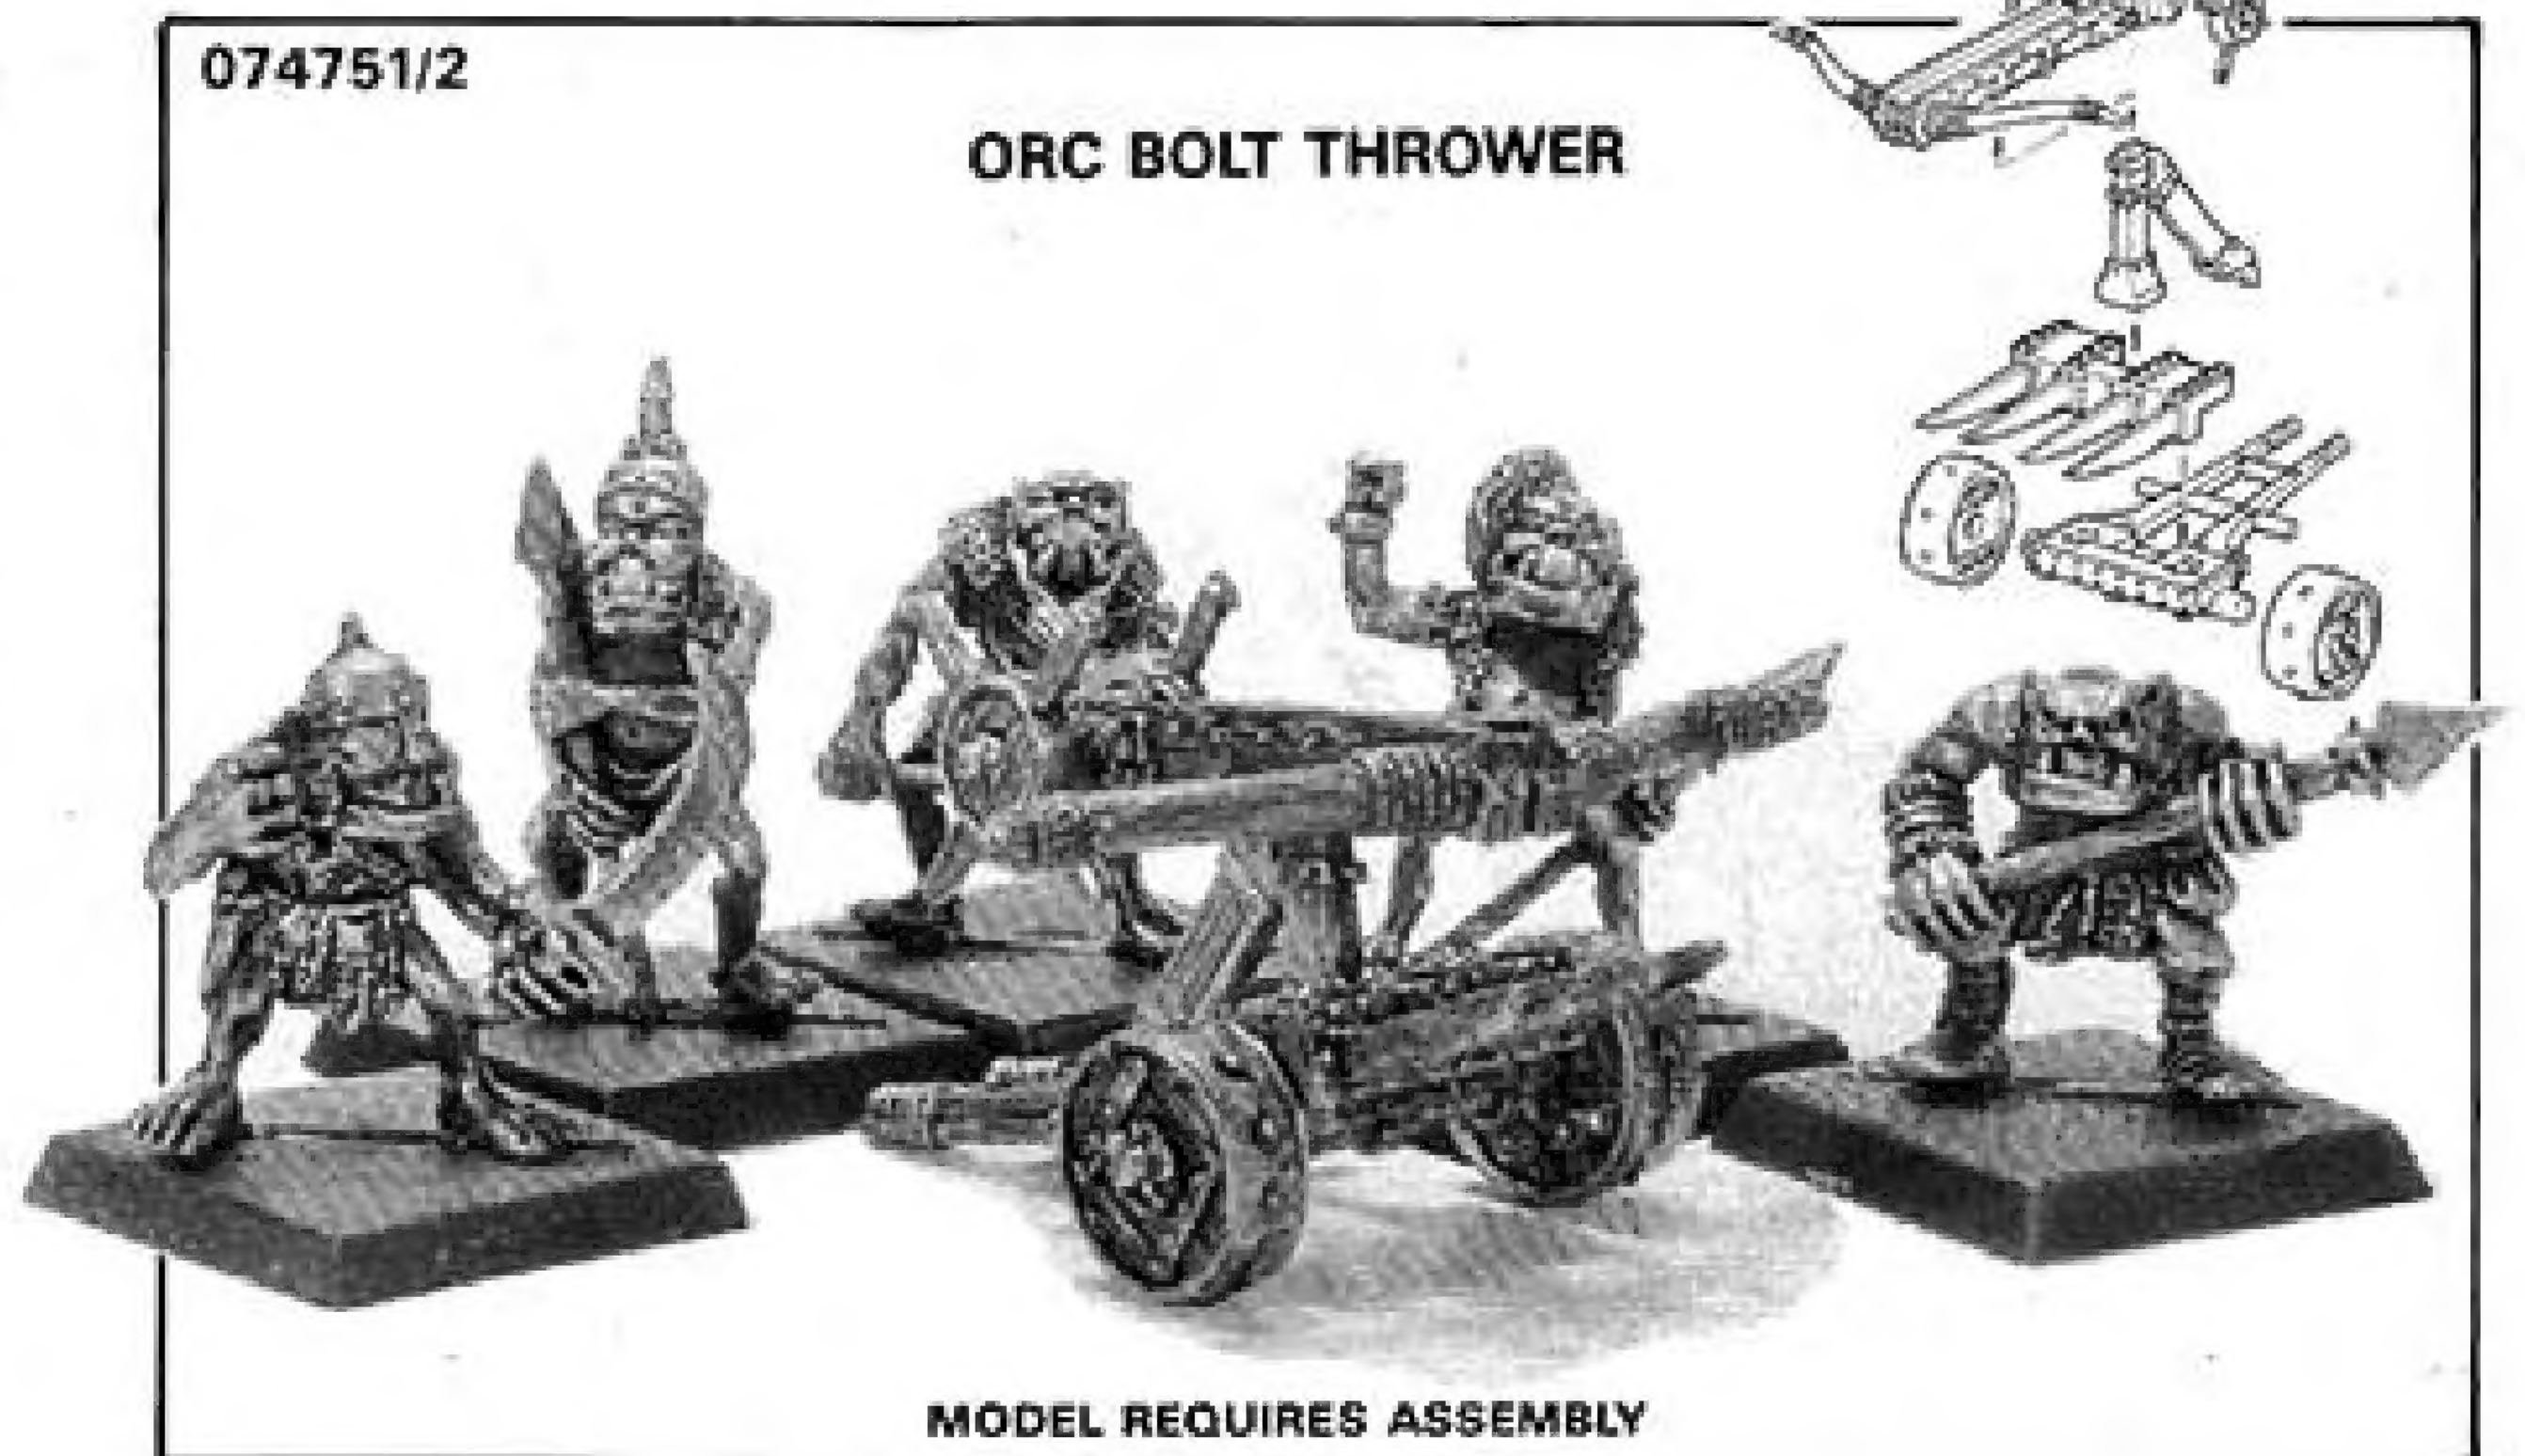

074751

ORC CHUKKAS AND DOG CART

EACH TRADE SLEEVE CONTAINS 1 EACH OF 3 DIFFERENT BLISTERS

DESIGNED BY KEV ADAMS & TRISH MORRISON

Copyright © 1989 Games Workshop Ltd. All rights reserved.

Figures supplied unpainted. WARNING! This product contains lead which may be harmful if chewed or swallowed. Citadel Miniatures are not recommended for children under 12 years of age.

CITADEL MINIATURES