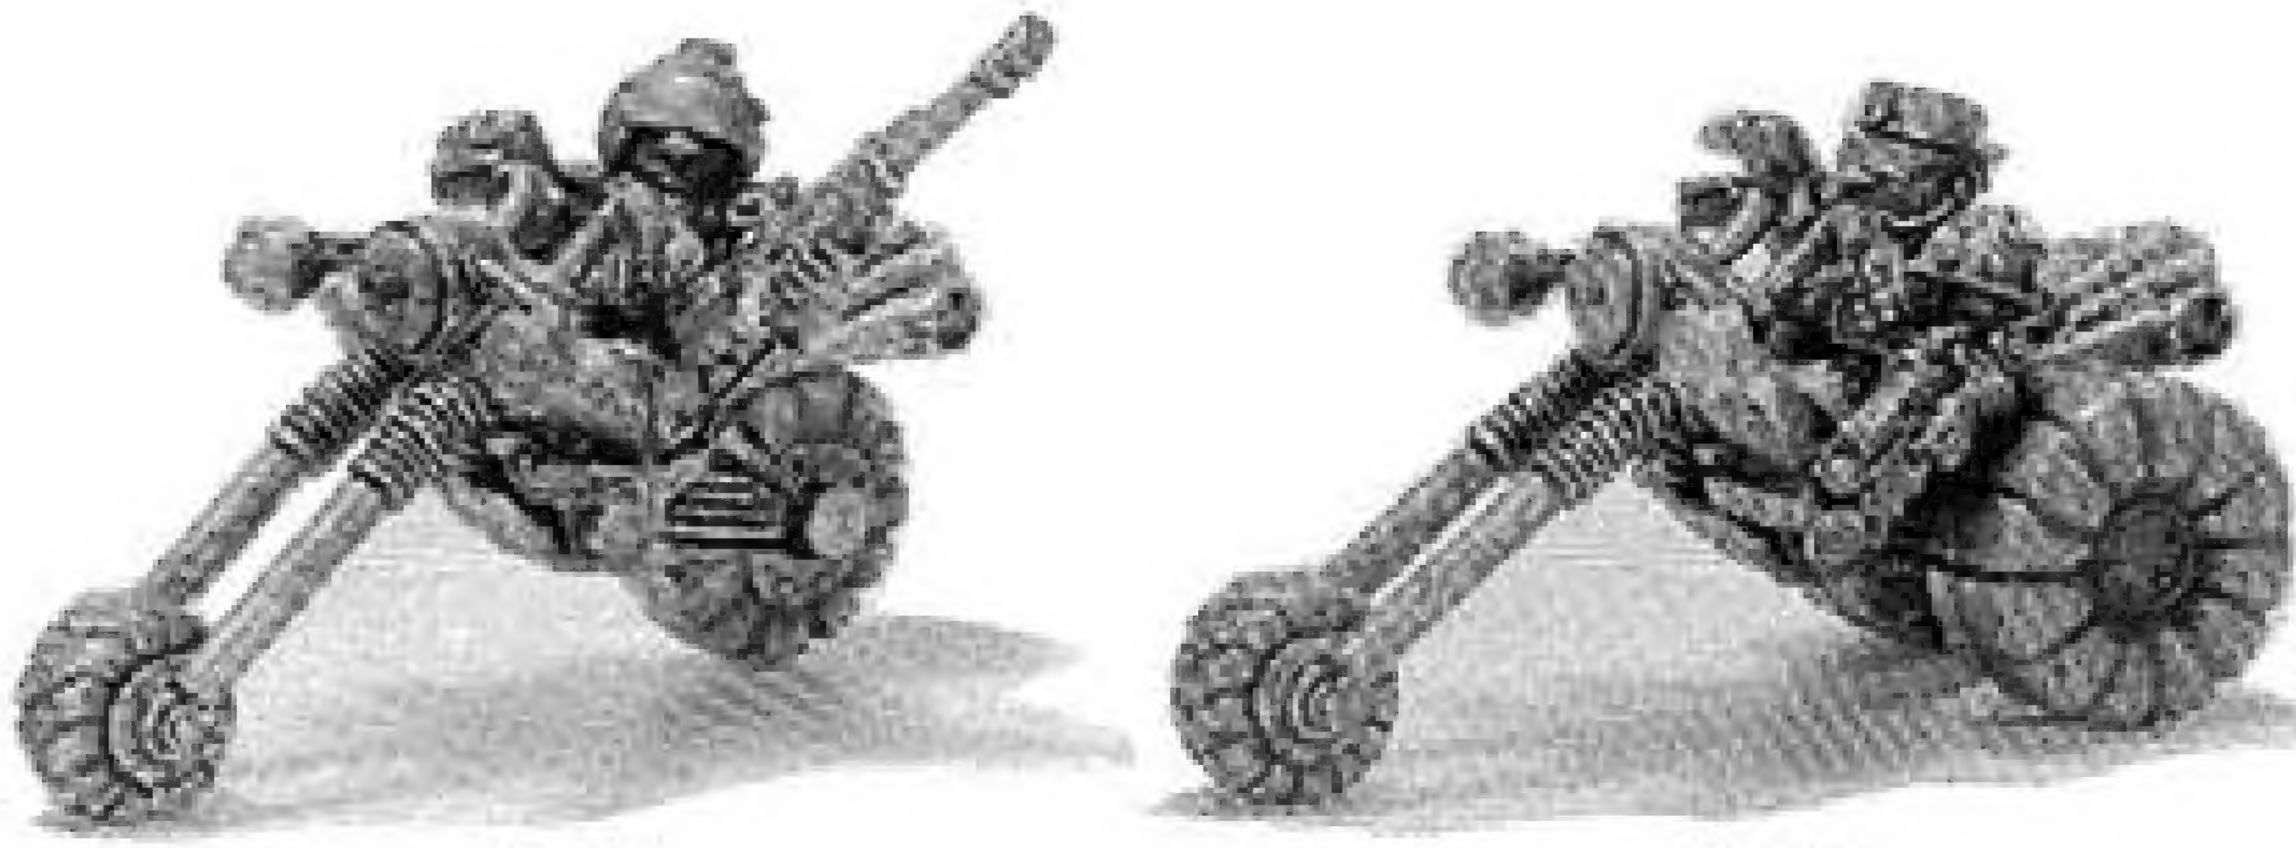

071034

SQUATS ON MOTORBIKES

EACH TRADE SLEEVE CONTAINS 2 EACH OF 6 DIFFERENT BLISTERS

071034/1

BIKES & TRIKES

BIKER

BIKER

SUPPLIED WITH PLASTIC ARMS & WEAPONS
MODELS REQUIRE ASSEMBLY

071034/2

BIKES & TRIKES